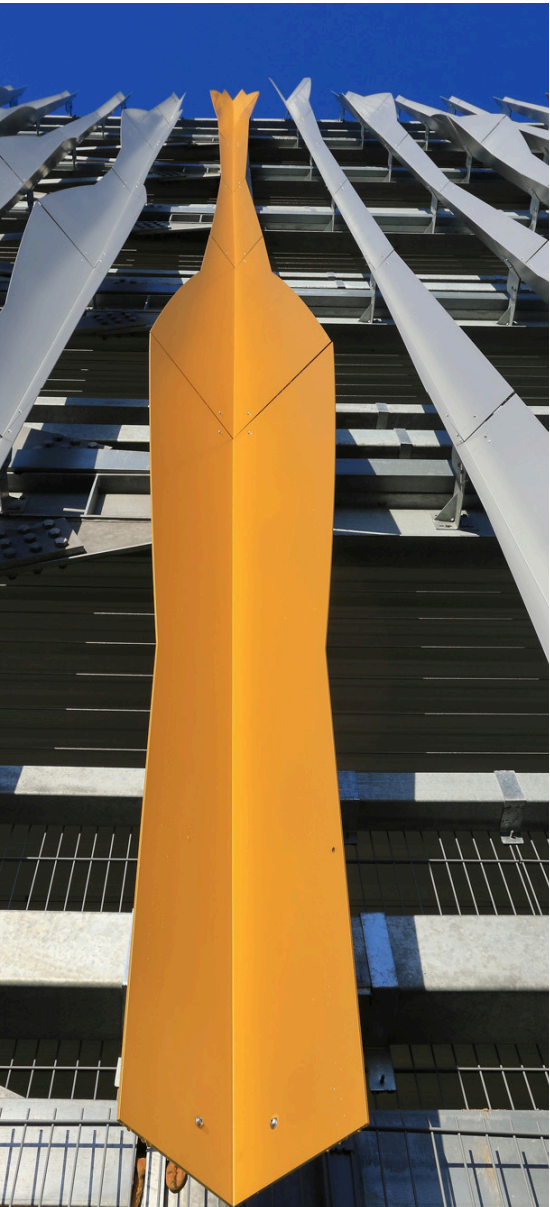

SMITHFIELD CAR PARK

AHR Architects
Architectural Façade
2022

24